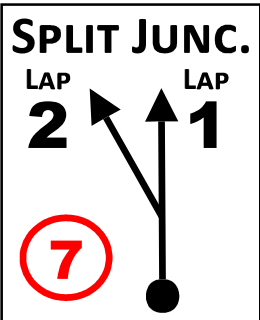

2018 Rockingham Stages

1st & 2nd December
Rockingham Motor Speedway

STAGE	SS 11/12
LENGTH	7.04mi
BOGEY	5min 38sec
TARGET	16min 05sec

SS11/12 ORANGE ARROWS