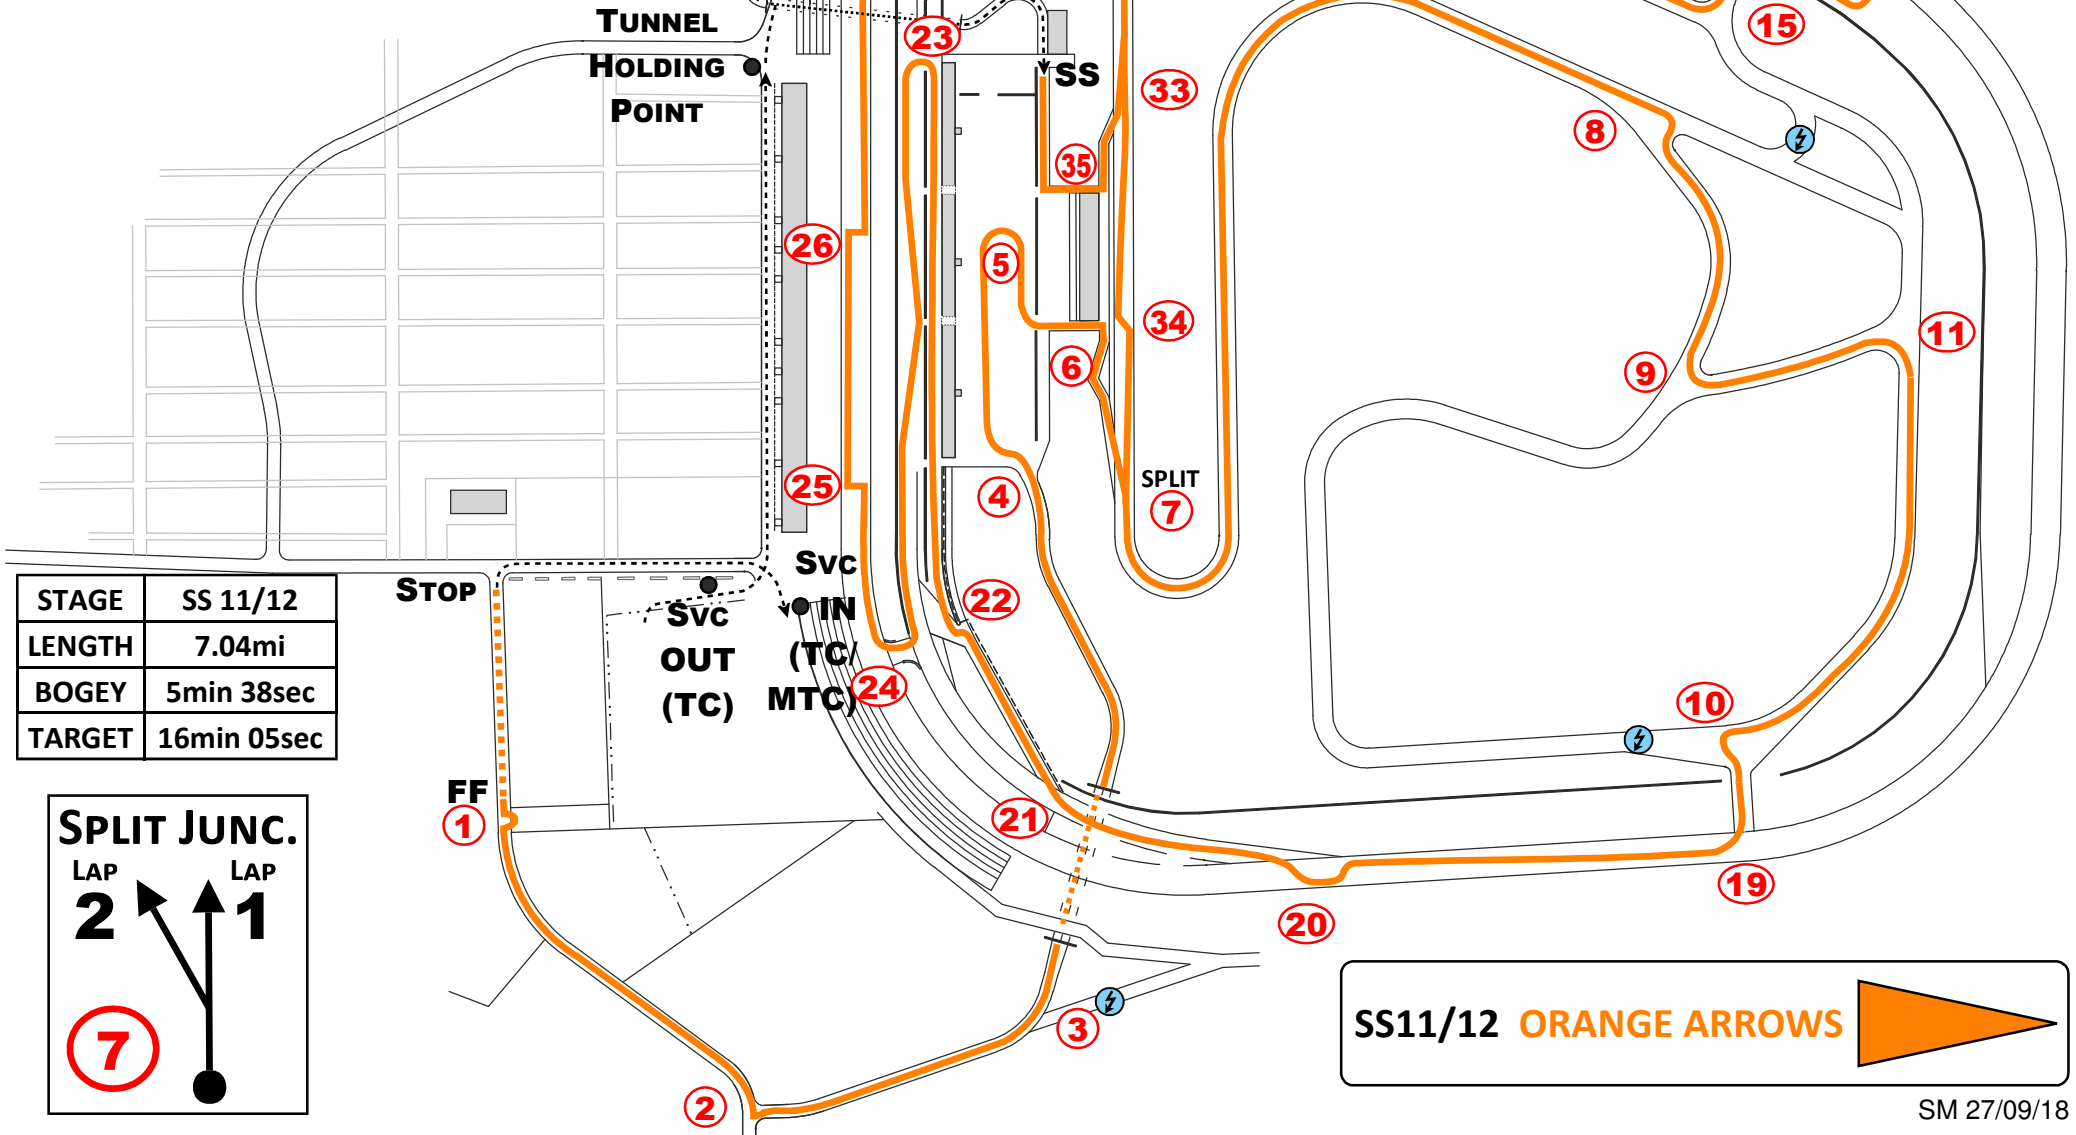

2018 Rockingham Stages

1st & 2nd December
Rockingham Motor Speedway

STAGE	SS 11/12
LENGTH	7.04mi
BOGEY	5min 38sec
TARGET	16min 05sec

SS11/12 ORANGE ARROWS