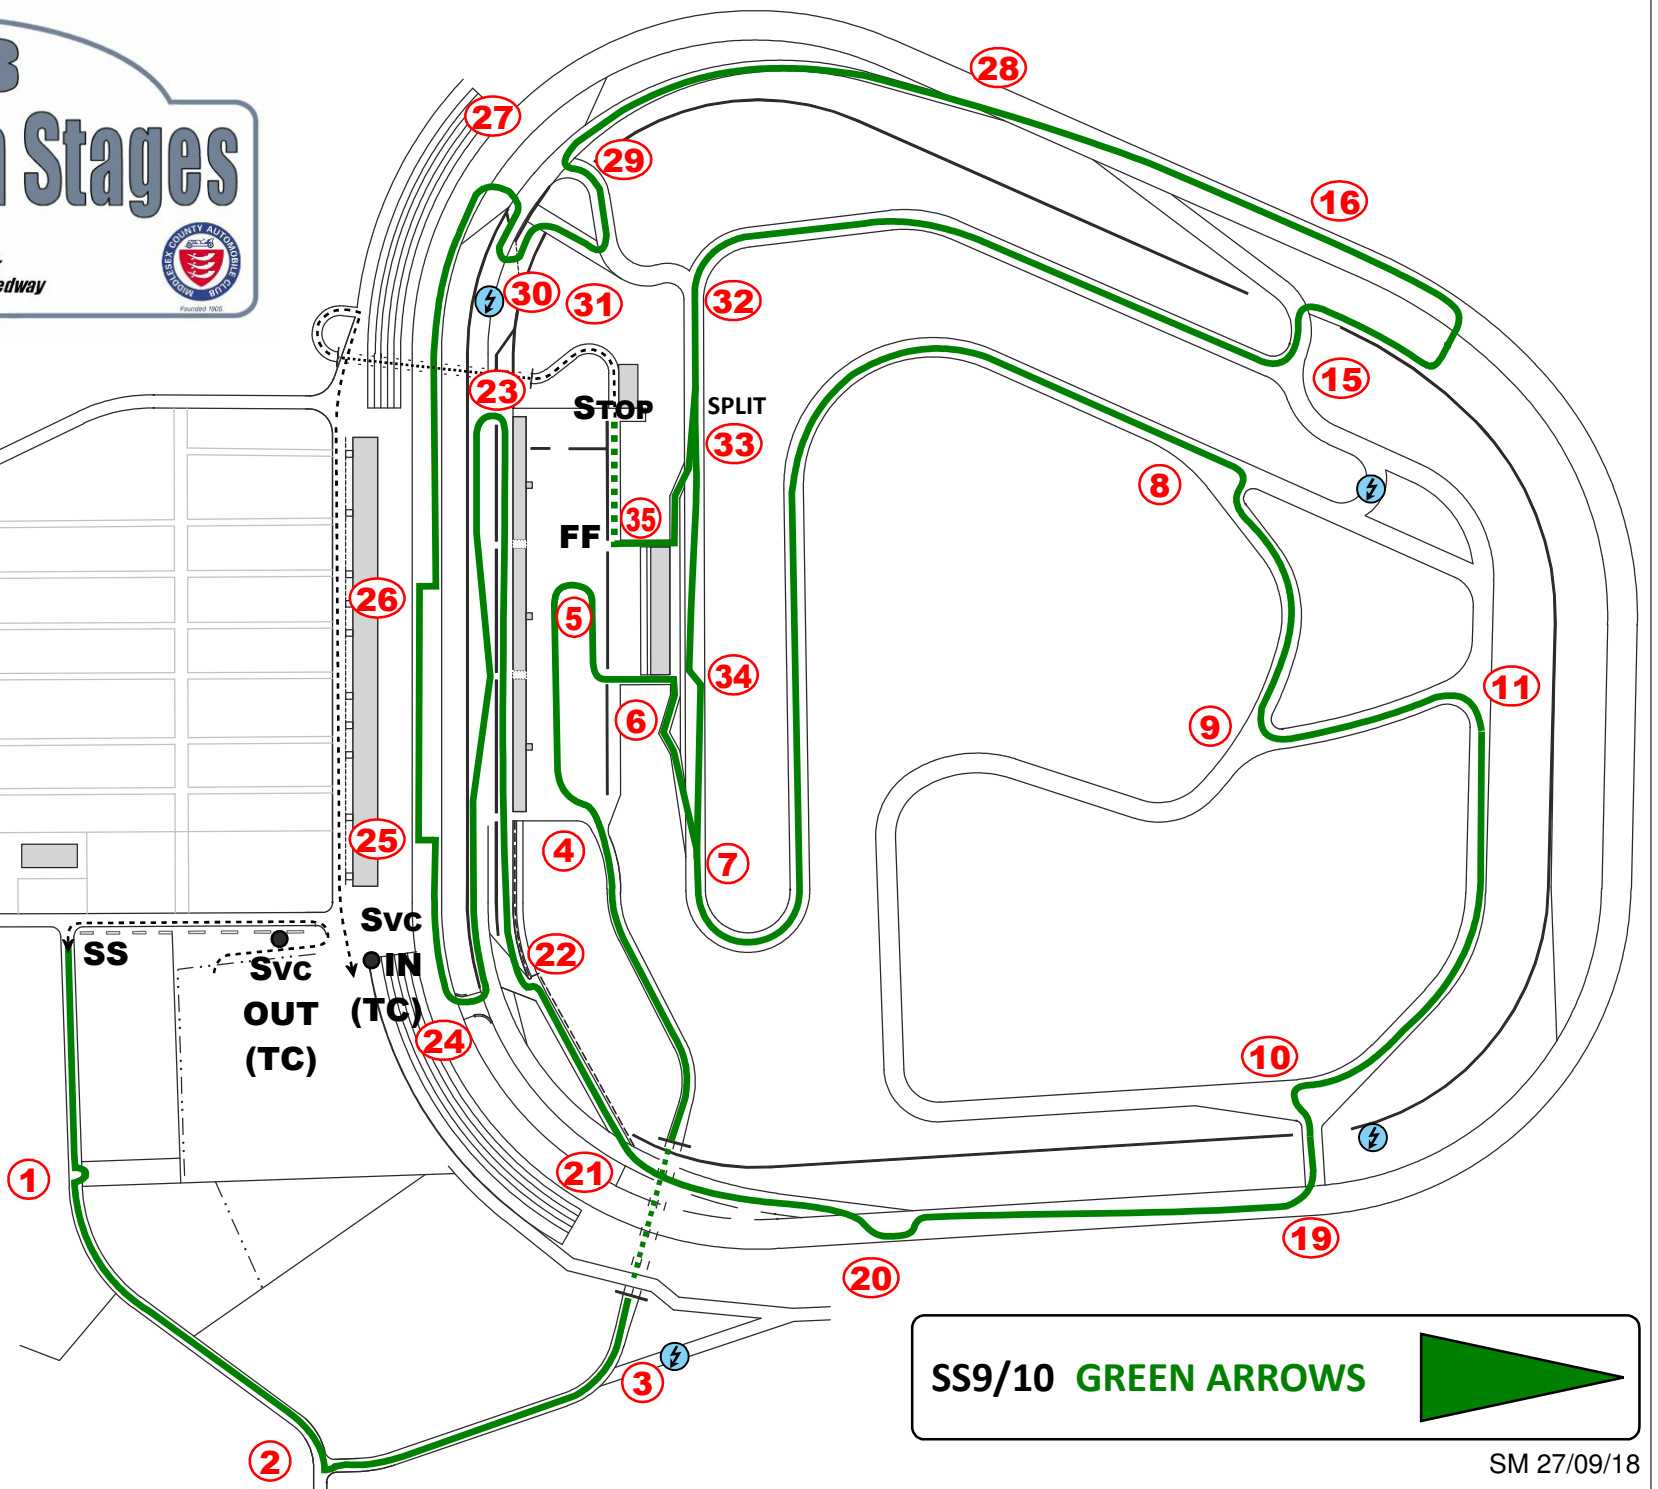

2018 Rockingham Stages

1st & 2nd December
Rockingham Motor Speedway

STAGE	SS 9/10
LENGTH	7.07mi
BOGEY	5min 40sec
TARGET	14min 09sec

SPLIT JUNC.

SS9/10 **GREEN ARROWS**