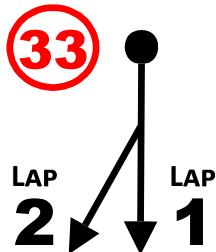

2018 Rockingham Stages

1st & 2nd December
Rockingham Motor Speedway

STAGE	SS 9/10
LENGTH	7.07mi
BOGEY	5min 40sec
TARGET	14min 09sec

SPLIT JUNC.

SS9/10 **GREEN ARROWS**