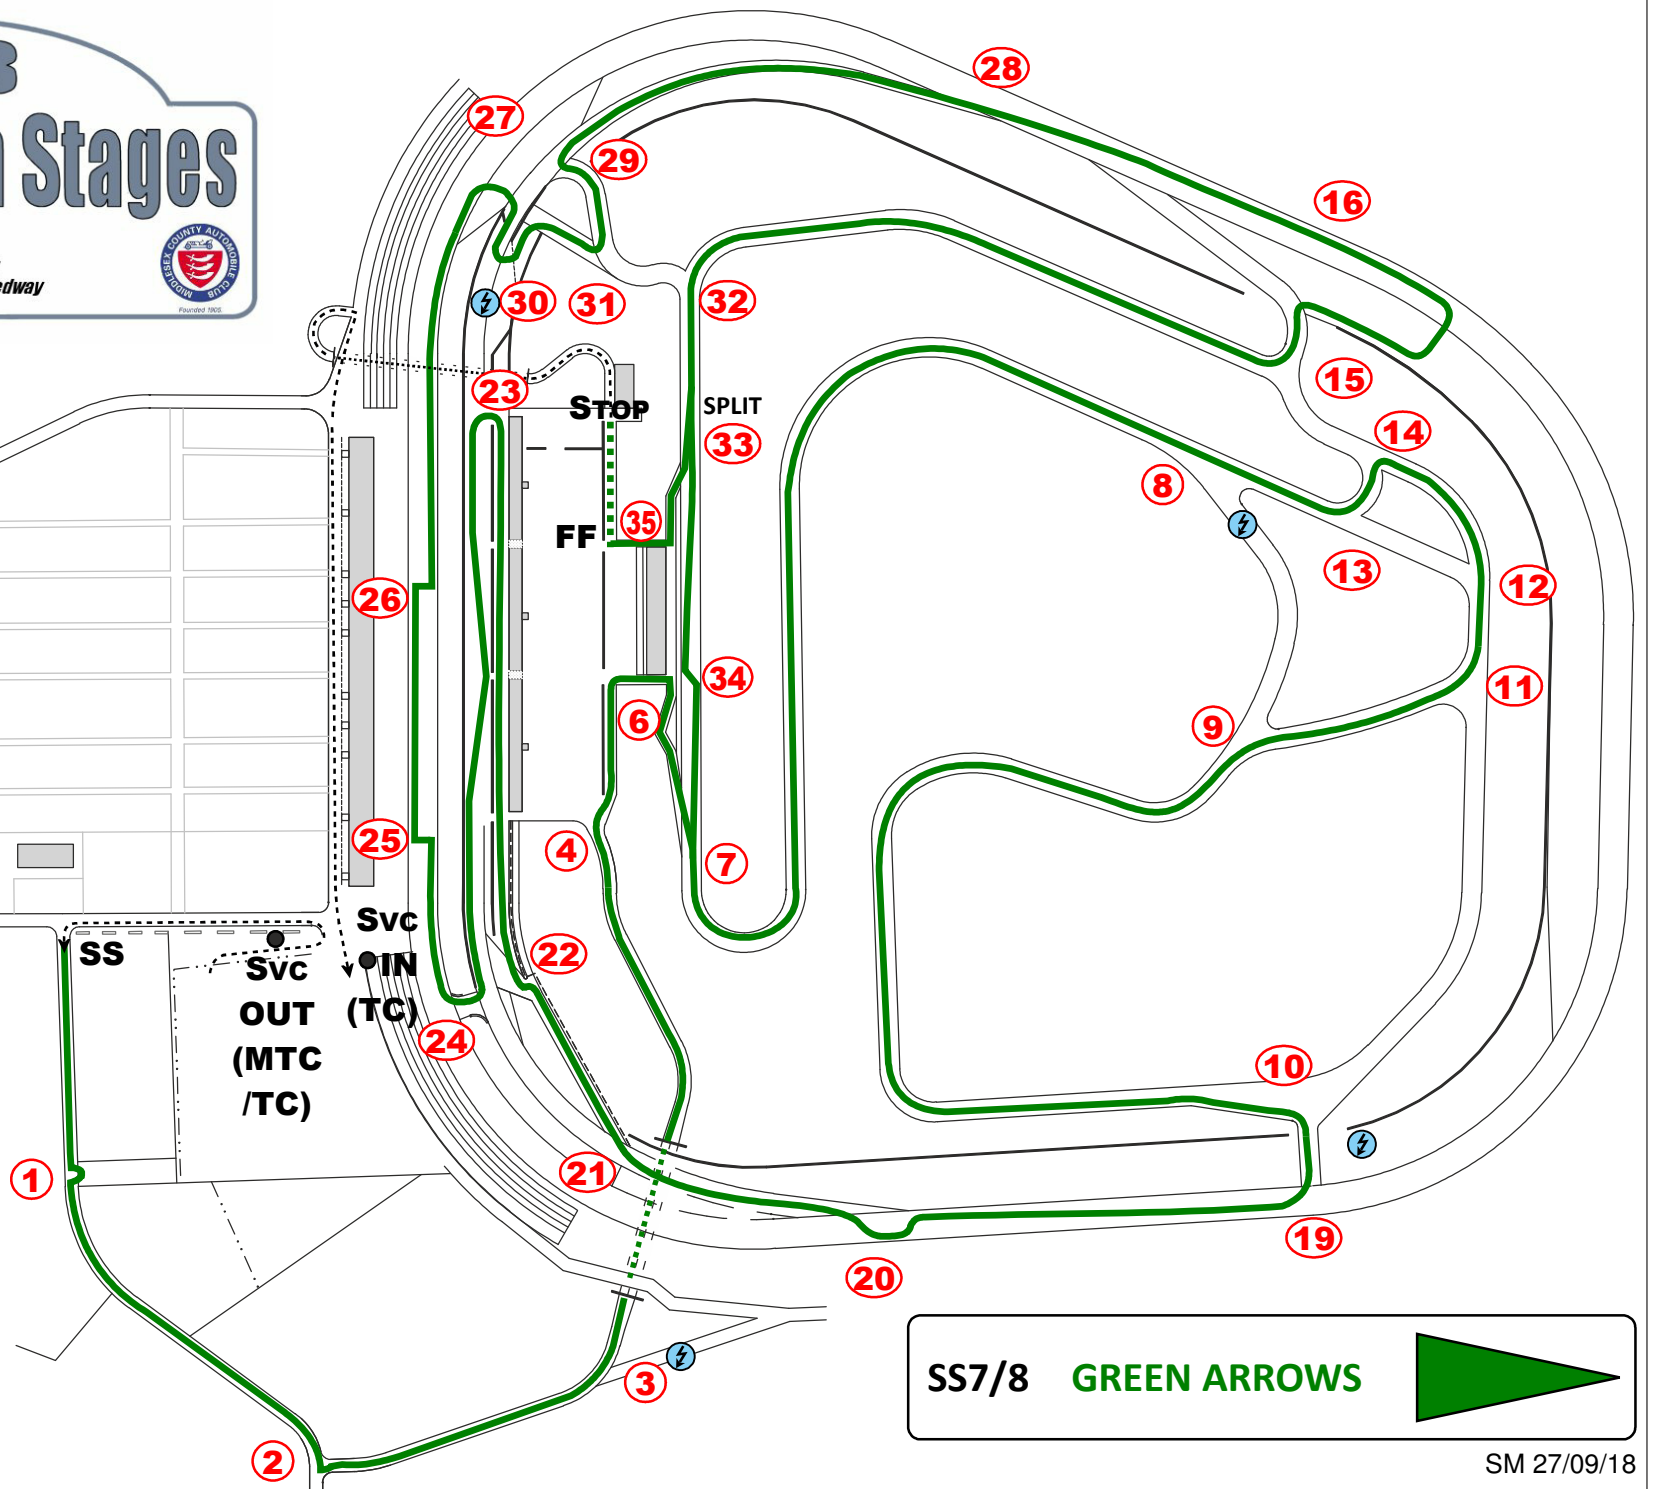

# 2018 Rockingham Stages

1st & 2nd December  
Rockingham Motor Speedway

STAGE	SS 7/8
LENGTH	7.53mi
BOGEY	6min 2sec
TARGET	16min 4sec

## SPLIT JUNC.

**33**

SS7/8 GREEN ARROWS 