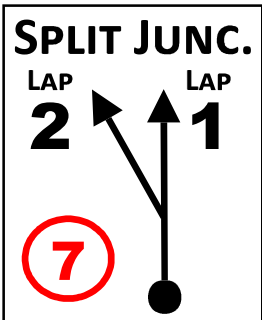

2018 Rockingham Stages

1st & 2nd December
Rockingham Motor Speedway

STAGE	SS 5/6
LENGTH	7.50mi
BOGEY	6min 00sec
TARGET	15min 00sec

SS 5/6 ORANGE ARROWS