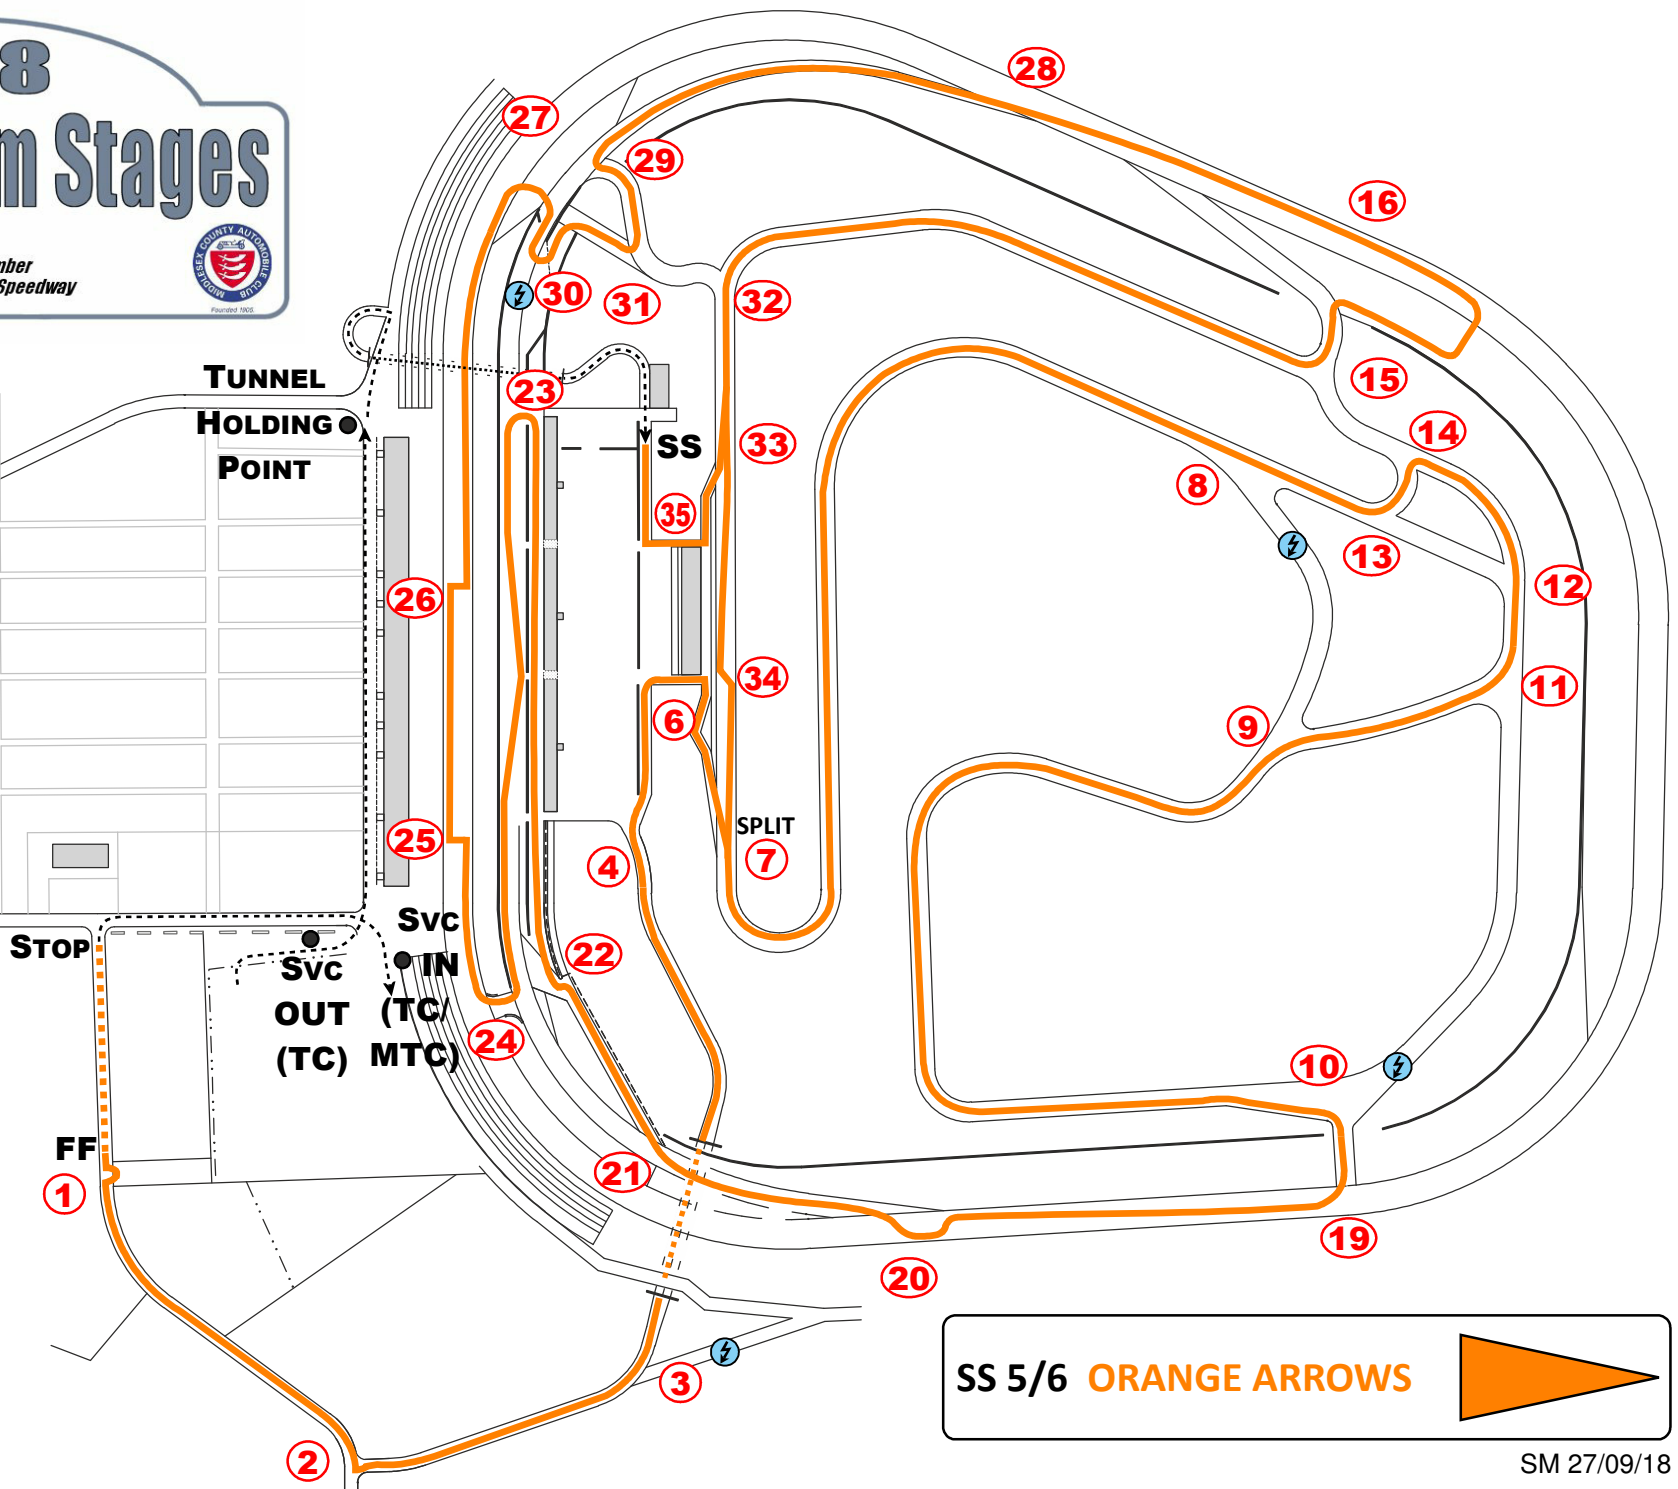

2018 Rockingham Stages

1st & 2nd December
Rockingham Motor Speedway

STAGE	SS 5/6
LENGTH	7.50mi
BOGEY	6min 00sec
TARGET	15min 00sec

SS 5/6 ORANGE ARROWS