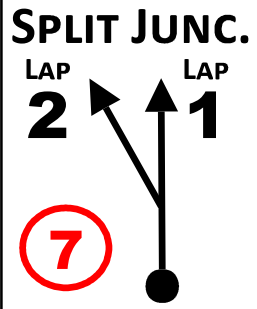

2018 Rockingham Stages

1st & 2nd December
Rockingham Motor Speedway

TUNNEL
HOLDING
POINT

STAGE	SS 3/4
LENGTH	8.13mi
BOGEY	6min 31sec
TARGET	16min 16sec

STOP

Svc
OUT
(TC)

Svc
IN
(TC)

SPLIT
7