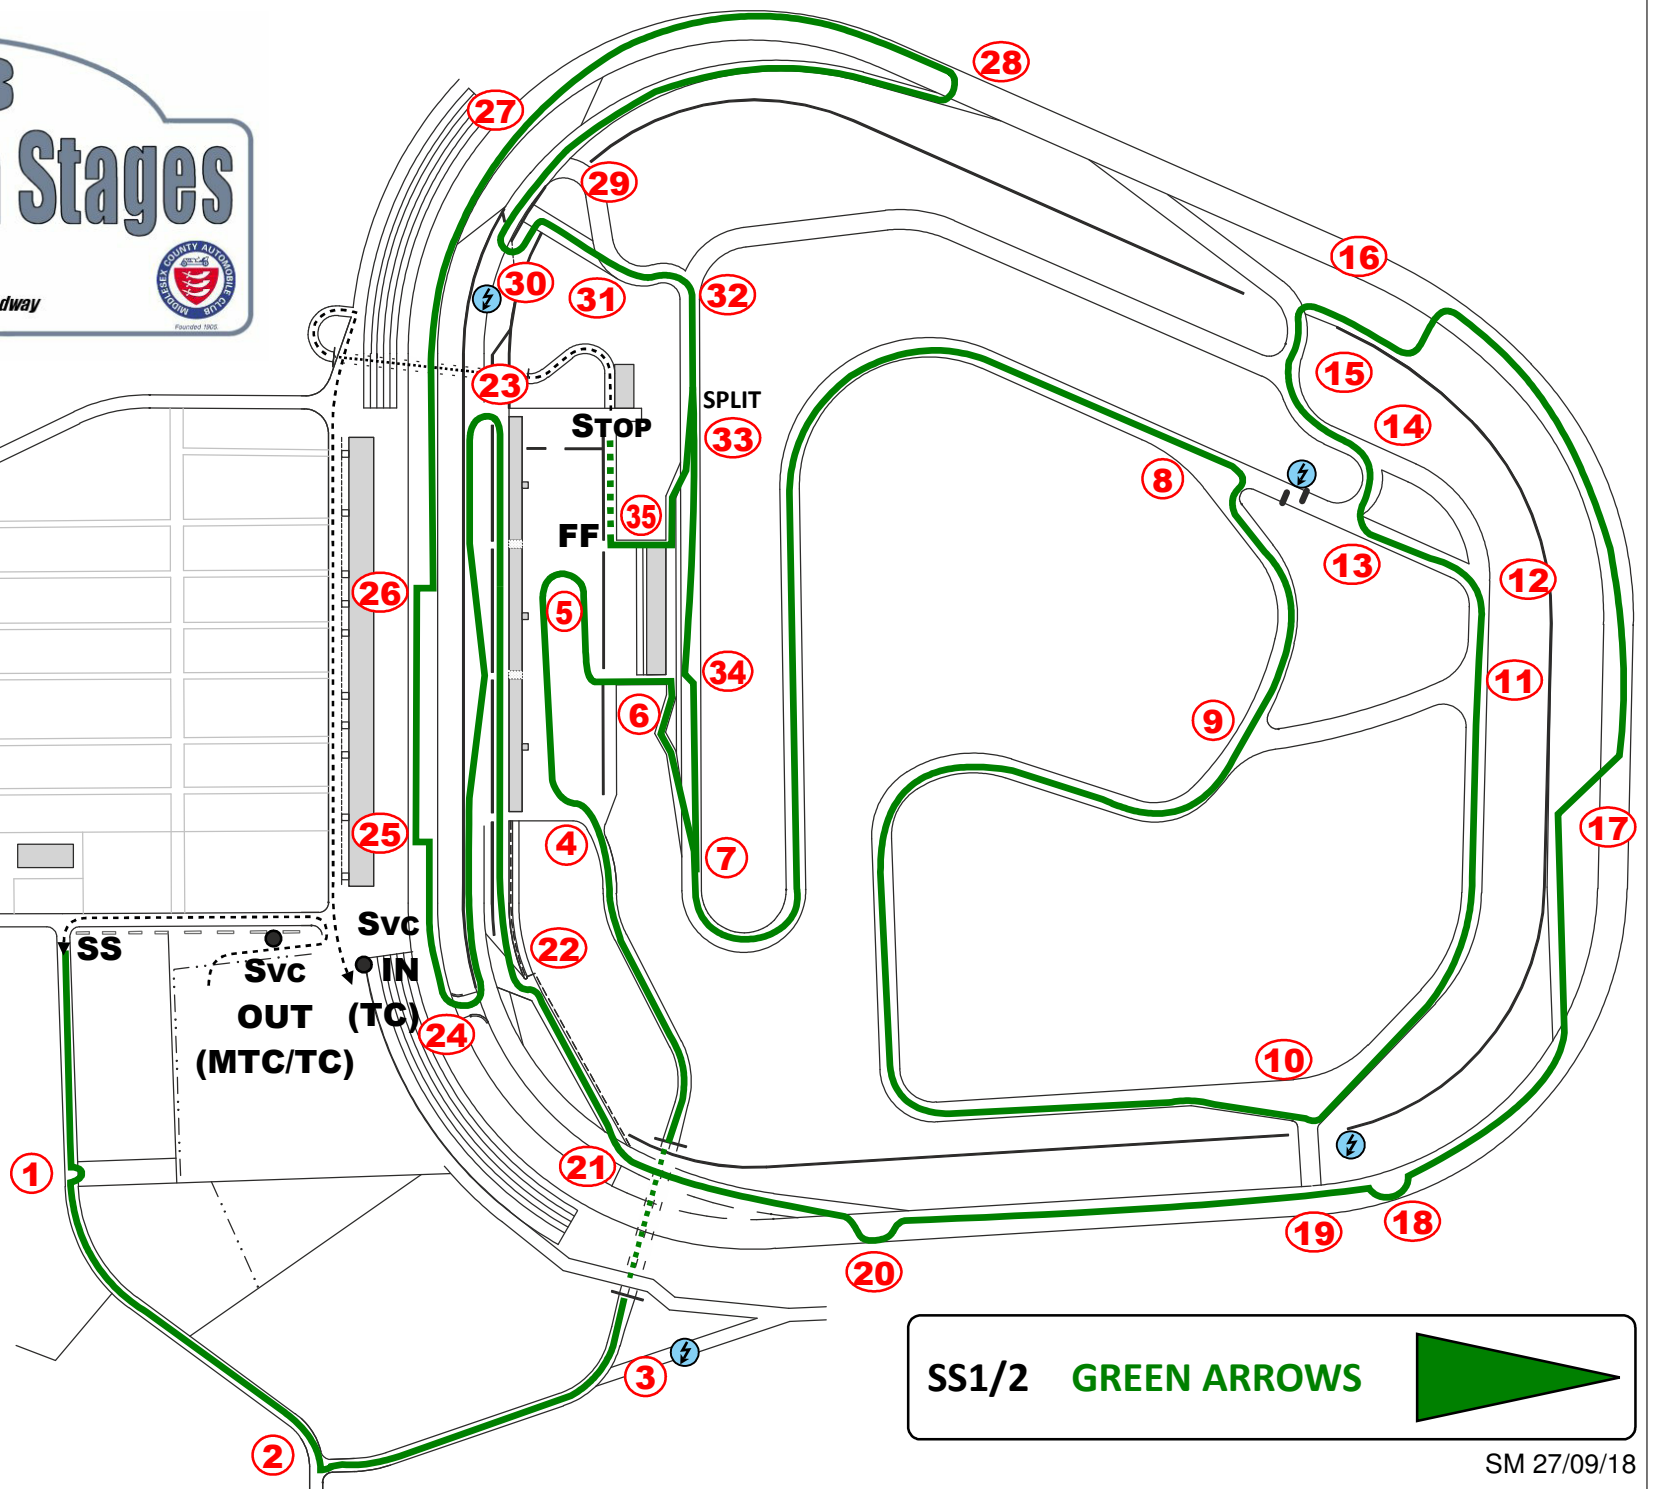

2018 Rockingham Stages

1st & 2nd December
Rockingham Motor Speedway

STAGE	SS 1/2
LENGTH	8.16mi
BOGEY	6min 32sec
TARGET	16min 20sec

SPLIT JUNC.

SS1/2 GREEN ARROWS