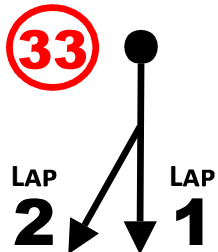

2018 Rockingham Stages

1st & 2nd December
Rockingham Motor Speedway

STAGE	SS 1/2
LENGTH	8.16mi
BOGEY	6min 32sec
TARGET	16min 20sec

SPLIT JUNC.

SS1/2 GREEN ARROWS